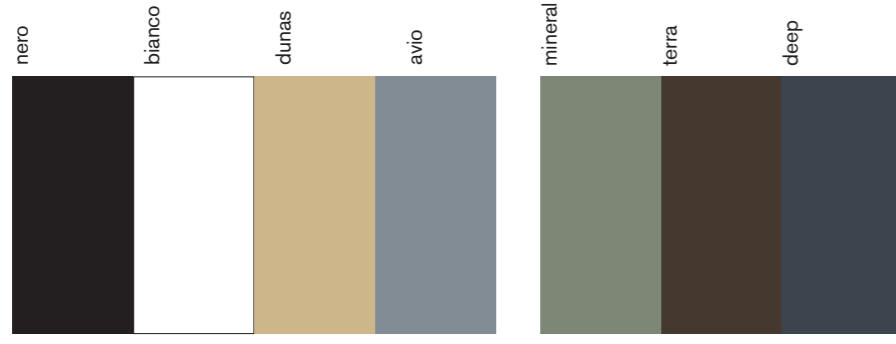

CRISTALLO LACCATO contenitori

POLISHED GLASS
containers